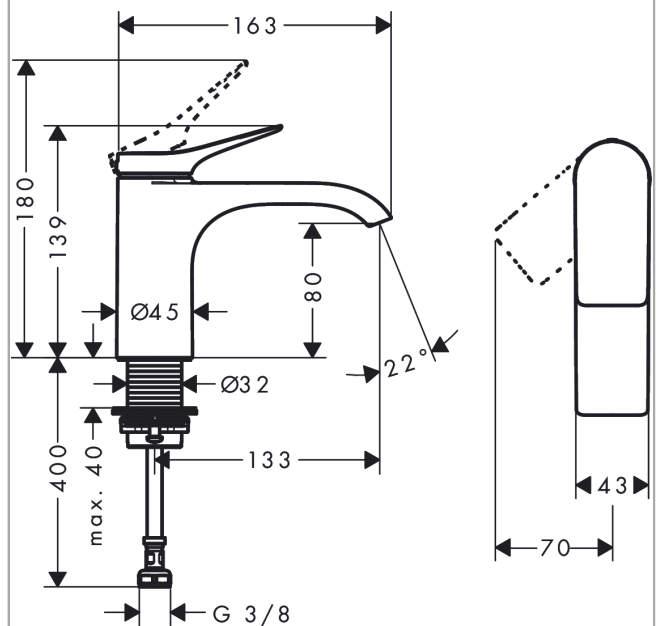

Vivenis

Pillar tap 80 with lever handle for cold water or pre-adjusted water without waste set

Surfaces: **Matt Black** Article Number: **75013670**

Description

product features

- ComfortZone 80
- projection: 133 mm
- spout height: 94 mm
- spray type: WaterfallStream
- maximum flow rate at 3 bar: 5 l/min
- ceramic cartridge
- for cold water connection
- connection type: G 3/8 connections
- connection dimension: DN15

Technology

Design awards

reddot winner 2021

GERMAN DESIGN AWARD WINNER 2022

Certificates

Product image

Scale drawing

Flowchart